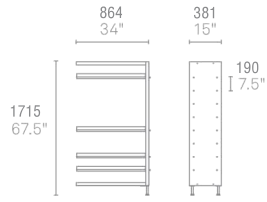

## D2 ADD-ON UNIT

D2 shelving, with endless configurations and multiple looks. Panels are 1.5" thick with ash veneer. Four powder-coated steel shelves come in a single or multi-color combination of robin's egg blue, terra cotta, or risk averse grey. Shelves are adjustable with easy to use pins. Foot levelers are adjustable. Order one starter unit and add on as needed.